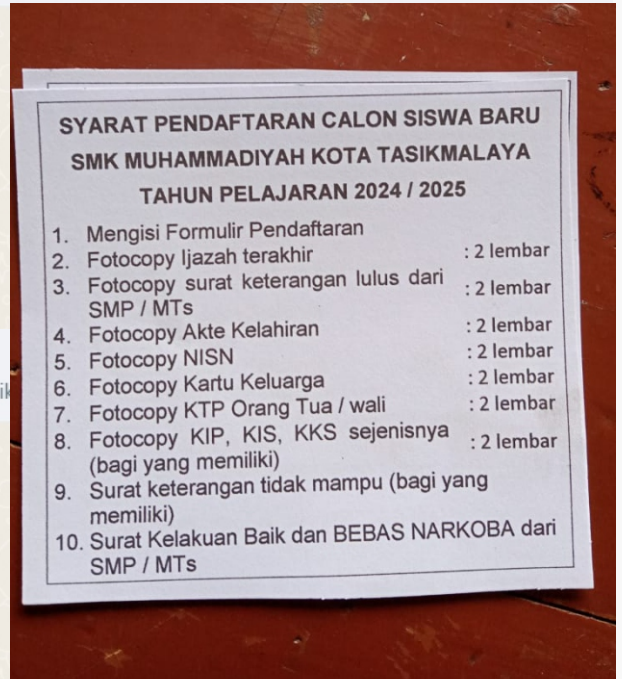

Sekretariat Panitia PPDB SMK - Jl. Rumah Sakit No.29 Kota Tasikmalaya

PPDB SMK 2024/2025
Alumni, Asep, Bu, Bu, Bu, Bu, Bu, Bu, Bu, Bu, Bu, Bu, Ibu, Lalaangraeni, Mailmail, Mang, Opik, Pa, Pa, Pa, Pa, Pa, Pa, Pa, Pa, ...

Pa Wawan

Sementawis pendaftar sampai tgl 3/7

TKR = 76
TBSM = 40
RPL = 26
TKJ = 43
BD = 12

Total = 197

14:09

03/07/2024